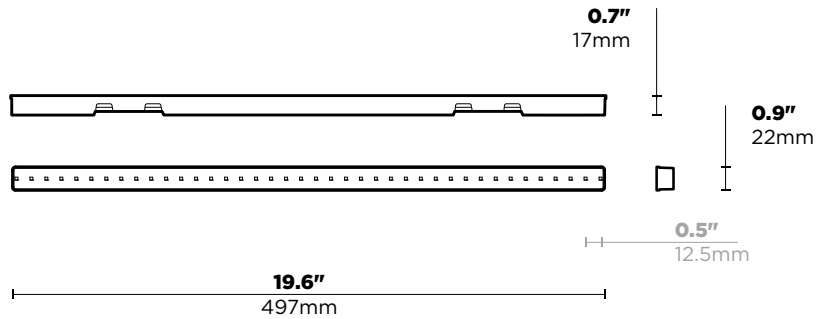

V-STICK S

ORDERING GUIDE

-V-STICK 500 VERSION.
(PIXEL PITCH IN GREY)

PRODUCT ORDERING CODE

☐ VS6-12.5

MODEL #

☐

NOMINAL LENGTH

500 19,7" (500mm)

300 11,8" (300mm)

☐

COLOR LIGHT SOURCE

RGB RGB (Max 34W/meter @ full-on 600lm, color-changing)

W White (Max 34W/meter @ full-on 1168lm, 3000K)

RGBW RGB+White (Max 34W/meter @ full-on 884lm, RGB+ 3000K)

☐

BODY FINISH

SP Silver painted

-- Custom color, please specify

☐

FACE FINISH

GR Grey (high gloss silicone)

WH White (high gloss silicone)

BL Black (high gloss silicone)

-- Custom, please specify

FACE FINISH OPTIONS

GREY

WHITE

BLACK